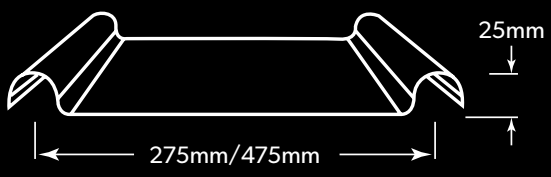

COLORBOND® STEEL STANDARD COLOUR RANGE

COLORBOND® STEEL MATT COLOUR RANGE

COLORBOND® METALLIC STEEL COLOUR RANGE

LYSAGHT LONGLINE®

This striking cladding features slender, high ribs and broad, flat pans that make a dramatic statement on any structure. Using a concealed fixing system to maintain its clean lines LYSAGHT LONGLINE® cladding is available with plain or fluted pans and can also be tapered for a fan-like effect where curvilinear roofs require a tailored cladding solution.

LYSAGHT BAROQUE™

A heritage-inspired profile, LYSAGHT BAROQUE™ features wide, flat pans defined by generous semi-circular ribs. Delivering a strong linear visual which is gentled by the unusual, rounded rib-form, this profile offers a most unique visual character which sits easily with both traditional and contemporary architecture.