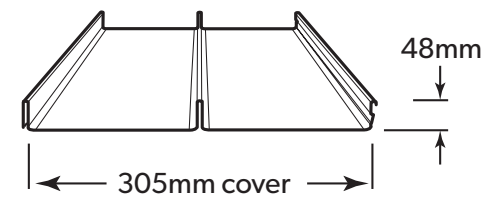

LYSAGHT BAROQUE™

A heritage-inspired profile, LYSAGHT BAROQUE™ features wide, flat pans defined by generous semi-circular ribs. Delivering a strong linear visual which is gentled by the unusual, rounded rib-form, this profile offers a most unique visual character which sits easily with both traditional and contemporary architecture.