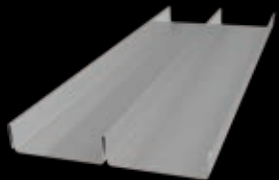

PROFILES

**LYSAGHT
LONGLINE®**