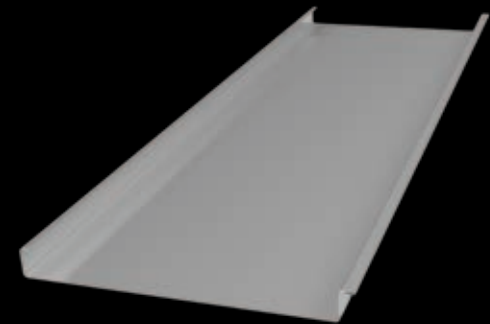

COLORBOND® STEEL STANDARD COLOUR RANGE

COLORBOND® STEEL MATT COLOUR RANGE

COLORBOND® METALLIC STEEL COLOUR RANGE

LYSAGHT LONGLINE®

This striking cladding features slender, high ribs and broad, flat pans that make a dramatic statement on any structure. Using a concealed fixing system to maintain its clean lines LYSAGHT LONGLINE® cladding is available with plain or fluted pans and can also be tapered for a fan-like effect where curvilinear roofs require a tailored cladding solution.

LYSAGHT BAROQUE™

A heritage-inspired profile, LYSAGHT BAROQUE™ features wide, flat pans defined by generous semi-circular ribs. Delivering a strong linear visual which is gentled by the unusual, rounded rib-form, this profile offers a most unique visual character which sits easily with both traditional and contemporary architecture.

LYSAGHT DOMINION™

Whether used in long lengths running vertically or horizontally on a structure, or in shorter lengths to create a 'block-like' effect, LYSAGHT DOMINION™ makes a strong and extremely stylish statement. With raised panels and recessed, 'express' joins, this profile conveys a sleek, contemporary character with a pleasing detail created by the shadowed 'channels'.

LYSAGHT IMPERIAL™

The sky is truly the limit with LYSAGHT IMPERIAL™. Featuring broad, flat pans and slender, well-defined ribs, this cleanly elegant cladding complements virtually any architectural design. Combine those good looks with a curving capacity not readily achieved in all cladding, and you have the ultimate profile for style and versatility.