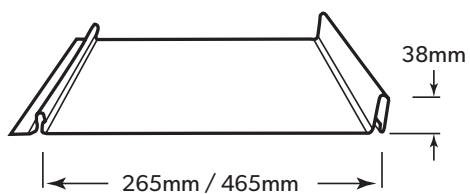

LYSAGHT ENSEAM™

Broad flat pans and a lower, yet substantial rib combine to form yet another distinct visual dynamic in LYSAGHT ENSEAM™ cladding. While possessing clean and striking good looks, this profile also has an easy style that makes it a very versatile cladding solution for contemporary architectural designs.