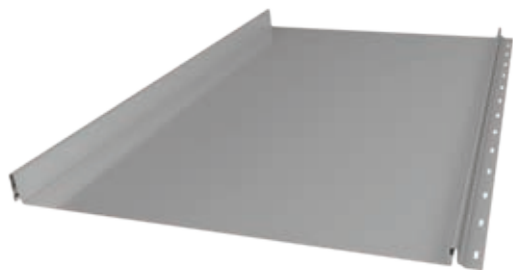

COLORBOND® STEEL STANDARD COLOUR RANGE

COLORBOND® STEEL MATT COLOUR RANGE

COLORBOND® METALLIC STEEL COLOUR RANGE

LYSAGHT LONGLINE®

This striking cladding features slender, high ribs and broad, flat pans that make a dramatic statement on any structure. Using a concealed fixing system to maintain its clean lines LYSAGHT LONGLINE® cladding is available with plain or fluted pans and can also be tapered for a fan-like effect where curvilinear roofs require a tailored cladding solution.

LYSAGHT BAROQUE™

A heritage-inspired profile, LYSAGHT BAROQUE™ features wide, flat pans defined by generous semi-circular ribs. Delivering a strong linear visual which is gentled by the unusual, rounded rib-form, this profile offers a most unique visual character which sits easily with both traditional and contemporary architecture.

LYSAGHT ENSEAM™

Broad flat pans and a lower, yet substantial rib combine to form yet another distinct visual dynamic in LYSAGHT ENSEAM™ cladding. While possessing clean and striking good looks, this profile also has an easy style that makes it a very versatile cladding solution for contemporary architectural designs.

LYSAGHT DOMINION™

Whether used in long lengths running vertically or horizontally on a structure, or in shorter lengths to create a 'block-like' effect, LYSAGHT DOMINION™ makes a strong and extremely stylish statement. With raised panels and recessed, 'express' joins, this profile conveys a sleek, contemporary character with a pleasing detail created by the shadowed 'channels'.