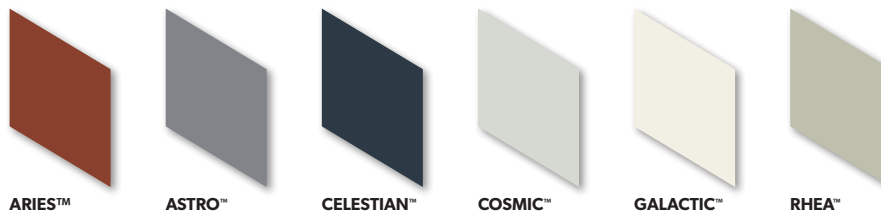

EUROPEAN ELEGANCE IN THE LATEST COLOURS & FINISHES

Available in the stunning COLORBOND® steel Matt finish, the contemporary COLORBOND® steel colour range, the superb COLORBOND® Metallic steel colour range and the expansive colour array of the LYSAGHT YOURCOLOR™ custom colour offer, the LYSAGHT ZENITH™ range delivers classic elegance with an exciting modern twist.

COLORBOND® STEEL STANDARD COLOUR RANGE

COLORBOND® STEEL MATT COLOUR RANGE

COLORBOND® METALLIC STEEL COLOUR RANGE

LYSAGHT LONGLINE®

This striking cladding features slender, high ribs and broad, flat pans that make a dramatic statement on any structure. Using a concealed fixing system to maintain its clean lines LYSAGHT LONGLINE® cladding is available with plain or fluted pans and can also be tapered for a fan-like effect where curvilinear roofs require a tailored cladding solution.