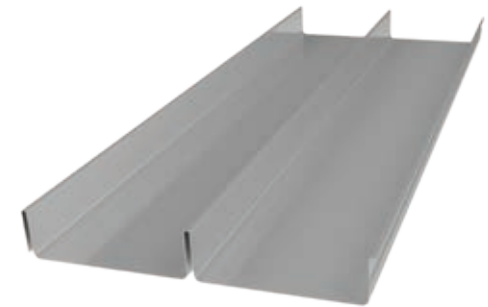

COLORBOND® STEEL STANDARD COLOUR RANGE

COLORBOND® STEEL MATT COLOUR RANGE

COLORBOND® METALLIC STEEL COLOUR RANGE

LYSAGHT LONGLINE®

This striking cladding features slender, high ribs and broad, flat pans that make a dramatic statement on any structure. Using a concealed fixing system to maintain its clean lines LYSAGHT LONGLINE® cladding is available with plain or fluted pans and can also be tapered for a fan-like effect where curvilinear roofs require a tailored cladding solution.

LYSAGHT BAROQUE™

A heritage-inspired profile, LYSAGHT BAROQUE™ features wide, flat pans defined by generous semi-circular ribs. Delivering a strong linear visual which is gentled by the unusual, rounded rib-form, this profile offers a most unique visual character which sits easily with both traditional and contemporary architecture.

LYSAGHT ENSEAM™

Broad flat pans and a lower, yet substantial rib combine to form yet another distinct visual dynamic in LYSAGHT ENSEAM™ cladding. While possessing clean and striking good looks, this profile also has an easy style that makes it a very versatile cladding solution for contemporary architectural designs.

LYSAGHT DOMINION™

Whether used in long lengths running vertically or horizontally on a structure, or in shorter lengths to create a 'block-like' effect, LYSAGHT DOMINION™ makes a strong and extremely stylish statement. With raised panels and recessed, 'express' joins, this profile conveys a sleek, contemporary character with a pleasing detail created by the shadowed 'channels'.