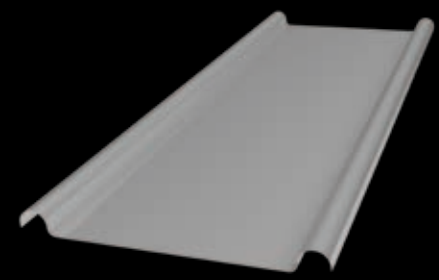

COLORBOND® STEEL STANDARD COLOUR RANGE

COLORBOND® STEEL MATT COLOUR RANGE

COLORBOND® METALLIC STEEL COLOUR RANGE

LYSAGHT LONGLINE®

This striking cladding features slender, high ribs and broad, flat pans that make a dramatic statement on any structure. Using a concealed fixing system to maintain its clean lines LYSAGHT LONGLINE® cladding is available with plain or fluted pans and can also be tapered for a fan-like effect where curvilinear roofs require a tailored cladding solution.

LYSAGHT BAROQUE™

A heritage-inspired profile, LYSAGHT BAROQUE™ features wide, flat pans defined by generous semi-circular ribs. Delivering a strong linear visual which is gentled by the unusual, rounded rib-form, this profile offers a most unique visual character which sits easily with both traditional and contemporary architecture.

LYSAGHT DOMINION™

Whether used in long lengths running vertically or horizontally on a structure, or in shorter lengths to create a 'block-like' effect, LYSAGHT DOMINION™ makes a strong and extremely stylish statement. With raised panels and recessed, 'express' joins, this profile conveys a sleek, contemporary character with a pleasing detail created by the shadowed 'channels'.