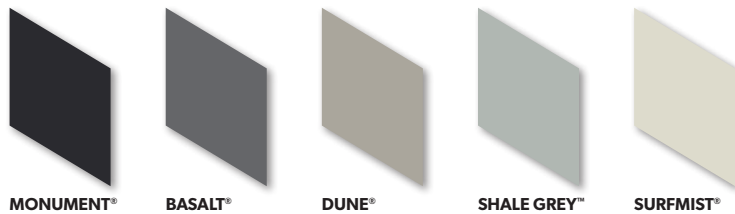

**LYSAGHT ZENITH™ ARCHITECTURAL PROFILES.
A TOUCH OF EUROPE FROM AUSTRALIA'S TRUSTED
EXPERIENCE IN STEEL**

PROFILES

**LYSAGHT
LONGLINE®**

**LYSAGHT
DOMINION™**

**LYSAGHT
IMPERIAL™**

**LYSAGHT
BAROQUE™**

**LYSAGHT
ENSEAM™**

EUROPEAN ELEGANCE IN THE LATEST COLOURS & FINISHES

Available in the stunning COLORBOND® steel Matt finish, the contemporary COLORBOND® steel colour range, the superb COLORBOND® Metallic steel colour range and the expansive colour array of the LYSAGHT YOURCOLOR™ custom colour offer, the LYSAGHT ZENITH™ range delivers classic elegance with an exciting modern twist.

COLORBOND® STEEL STANDARD COLOUR RANGE

COLORBOND® STEEL MATT COLOUR RANGE

COLORBOND® METALLIC STEEL COLOUR RANGE

LYSAGHT LONGLINE®

This striking cladding features slender, high ribs and broad, flat pans that make a dramatic statement on any structure. Using a concealed fixing system to maintain its clean lines LYSAGHT LONGLINE® cladding is available with plain or fluted pans and can also be tapered for a fan-like effect where curvilinear roofs require a tailored cladding solution.