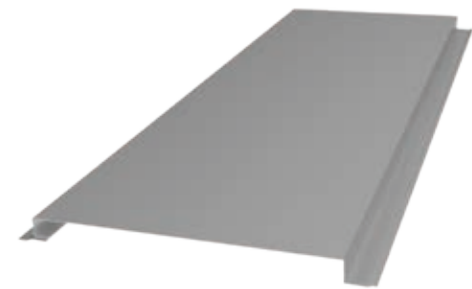

COLORBOND® STEEL STANDARD COLOUR RANGE

COLORBOND® STEEL MATT COLOUR RANGE

COLORBOND® METALLIC STEEL COLOUR RANGE

LYSAGHT LONGLINE®

This striking cladding features slender, high ribs and broad, flat pans that make a dramatic statement on any structure. Using a concealed fixing system to maintain its clean lines LYSAGHT LONGLINE® cladding is available with plain or fluted pans and can also be tapered for a fan-like effect where curvilinear roofs require a tailored cladding solution.

LYSAGHT BAROQUE™

A heritage-inspired profile, LYSAGHT BAROQUE™ features wide, flat pans defined by generous semi-circular ribs. Delivering a strong linear visual which is gentled by the unusual, rounded rib-form, this profile offers a most unique visual character which sits easily with both traditional and contemporary architecture.

LYSAGHT ENSEAM™

Broad flat pans and a lower, yet substantial rib combine to form yet another distinct visual dynamic in LYSAGHT ENSEAM™ cladding. While possessing clean and striking good looks, this profile also has an easy style that makes it a very versatile cladding solution for contemporary architectural designs.

LYSAGHT DOMINION™

Whether used in long lengths running vertically or horizontally on a structure, or in shorter lengths to create a 'block-like' effect, LYSAGHT DOMINION™ makes a strong and extremely stylish statement. With raised panels and recessed, 'express' joins, this profile conveys a sleek, contemporary character with a pleasing detail created by the shadowed 'channels'.