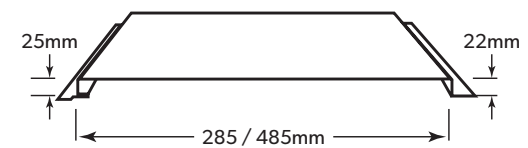

LYSAGHT BAROQUE™

A heritage-inspired profile, LYSAGHT BAROQUE™ features wide, flat pans defined by generous semi-circular ribs. Delivering a strong linear visual which is gentled by the unusual, rounded rib-form, this profile offers a most unique visual character which sits easily with both traditional and contemporary architecture.

LYSAGHT ENSEAM™

Broad flat pans and a lower, yet substantial rib combine to form yet another distinct visual dynamic in LYSAGHT ENSEAM™ cladding. While possessing clean and striking good looks, this profile also has an easy style that makes it a very versatile cladding solution for contemporary architectural designs.

LYSAGHT DOMINION™

Whether used in long lengths running vertically or horizontally on a structure, or in shorter lengths to create a 'block-like' effect, LYSAGHT DOMINION™ makes a strong and extremely stylish statement. With raised panels and recessed, 'express' joins, this profile conveys a sleek, contemporary character with a pleasing detail created by the shadowed 'channels'.