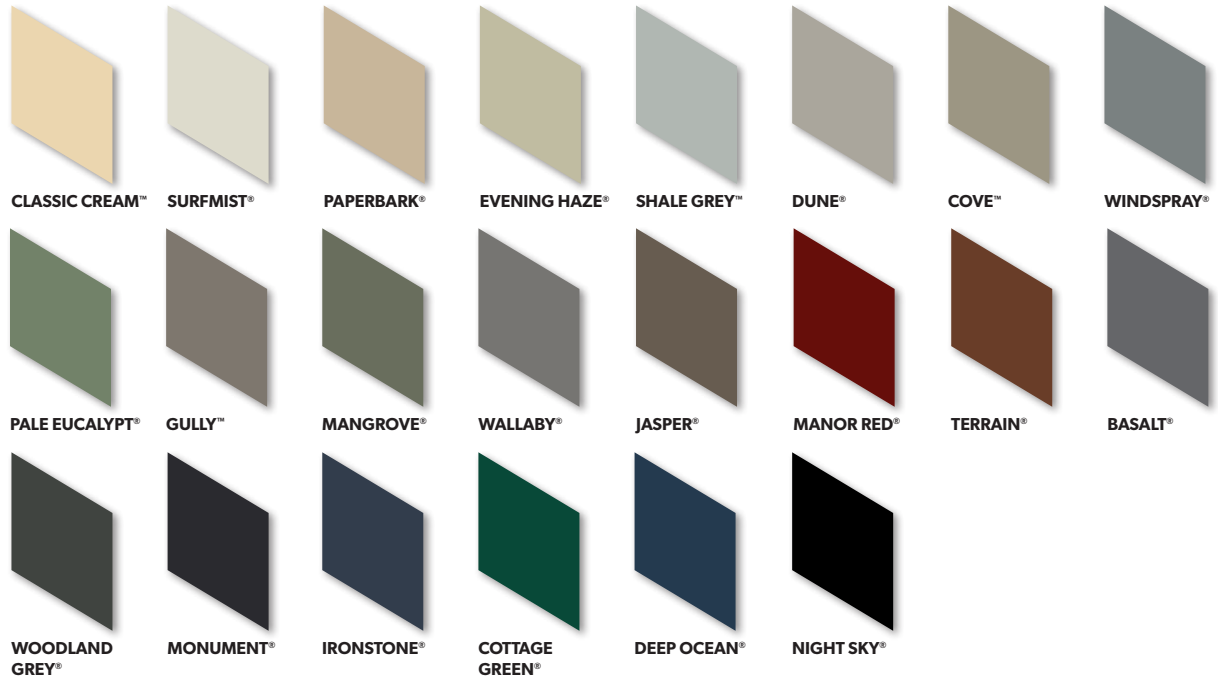

**LYSAGHT ZENITH™ ARCHITECTURAL PROFILES.
A TOUCH OF EUROPE FROM AUSTRALIA'S TRUSTED
EXPERIENCE IN STEEL**

PROFILES

**LYSAGHT
LONGLINE®**

**LYSAGHT
DOMINION™**

**LYSAGHT
IMPERIAL™**

**LYSAGHT
BAROQUE™**

**LYSAGHT
ENSEAM™**

EUROPEAN ELEGANCE IN THE LATEST COLOURS & FINISHES

Available in the stunning COLORBOND® steel Matt finish, the contemporary COLORBOND® steel colour range, the superb COLORBOND® Metallic steel colour range and the expansive colour array of the LYSAGHT YOURCOLOR™ custom colour offer, the LYSAGHT ZENITH™ range delivers classic elegance with an exciting modern twist.

COLORBOND® STEEL STANDARD COLOUR RANGE

COLORBOND® STEEL MATT COLOUR RANGE

COLORBOND® METALLIC STEEL COLOUR RANGE

LYSAGHT LONGLINE®

This striking cladding features slender, high ribs and broad, flat pans that make a dramatic statement on any structure. Using a concealed fixing system to maintain its clean lines LYSAGHT LONGLINE® cladding is available with plain or fluted pans and can also be tapered for a fan-like effect where curvilinear roofs require a tailored cladding solution.